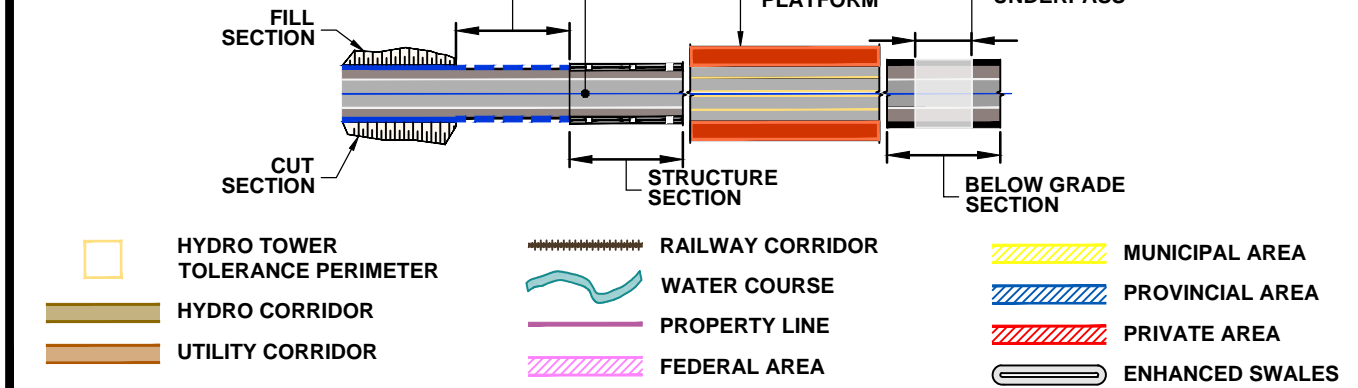

DRAWING NAME: J:\TOR\16234-ON-MTO 407 TRANSITWAY WC TO BRANTTIS General\03 - Drawings\8 - Property\Planes\407 TW4-Plate 04.dwg
CREATED: Nov 28, 2019 10:47am
MODIFIED:

KEY PLAN

SCALE

LEGEND

407 TRANSITWAY
WEST OF BRANT STREET TO WEST OF HURONTARIO STREET
G.W.P. 16-20003, CA 2016-E-0038

PROPERTY PLAN
STA. 14+400 TO STA. 15+000

PLATE

04

DATE

11/20/2019