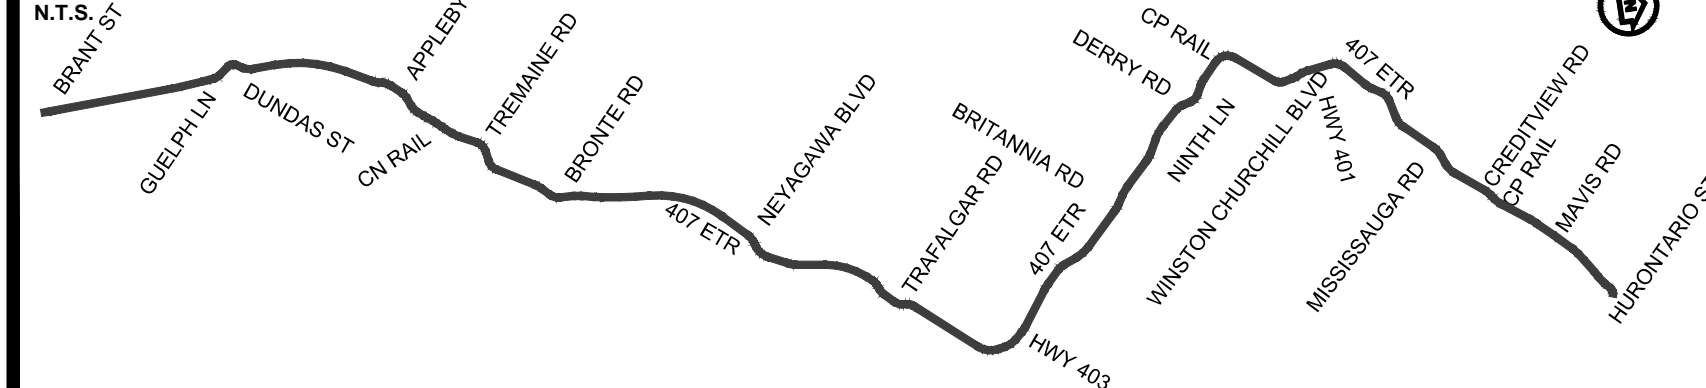

DRAWING NAME: J:\TOR\16234-ON-MTO 407 TRANSITWAY WC TO BRANTTIS General\03 - Drawings\8 - Property\Planes\407 TW4-Plate 04.dwg
CREATED: Nov 28, 2019 10:47am
MODIFIED:

KEY PLAN

SCALE

LEGEND

407 TRANSITWAY
WEST OF BRANT STREET TO WEST OF HURONTARIO STREET
G.W.P. 16-20003, CA 2016-E-0038

PROPERTY PLAN
STA. 14+400 TO STA. 15+000

PLATE

04

DATE

11/20/2019